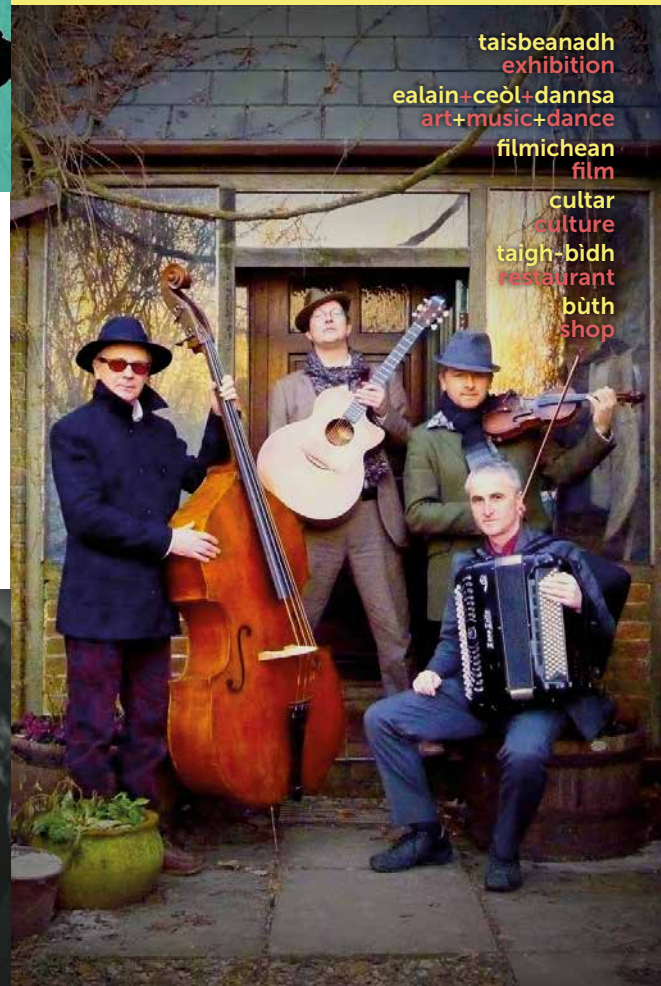

## SING STREET <sup>12A</sup>

106mins. Ferdia Walsh-Peelo, Aidan Gillen, Maria Doyle Kennedy.

A teenager growing up in Dublin in the 1980s escapes his strained family life through his love of music. He meets a mysterious girl and in a bid to impress her, he invites her to star in a music video. The only problem is that he doesn't have a band yet.

# aros

taisbeanadh  
exhibition

ealain+ceòl+dansa  
art+music+dance

filmichean  
film

cultar  
culture

taigh-bidh  
restaurant

bùth  
shop

## ROBINSON CRUSOE <sup>PG</sup>

90mins. Ron Allen, George Babbit.

On a tiny exotic island, Tuesday, an outgoing parrot lives with his quirky animal friends in paradise. After a violent storm they wake up to find a strange creature on the beach: Robinson Crusoe. Crusoe soon realizes that the key to surviving on the island is through the help of the animals.

## HAMISH <sup>PG</sup> WITH Q&A AFTER THURSDAY 9TH JUNE, 7:30PM

Hamish Henderson (1919-2002) was a colossal figure in Scottish culture. Robbie Fraser's documentary pays tribute to Henderson's life as a poet, soldier, intellectual, activist, songwriter and leading force in the revival of Scottish folk music. £8.50 | £8 CONG